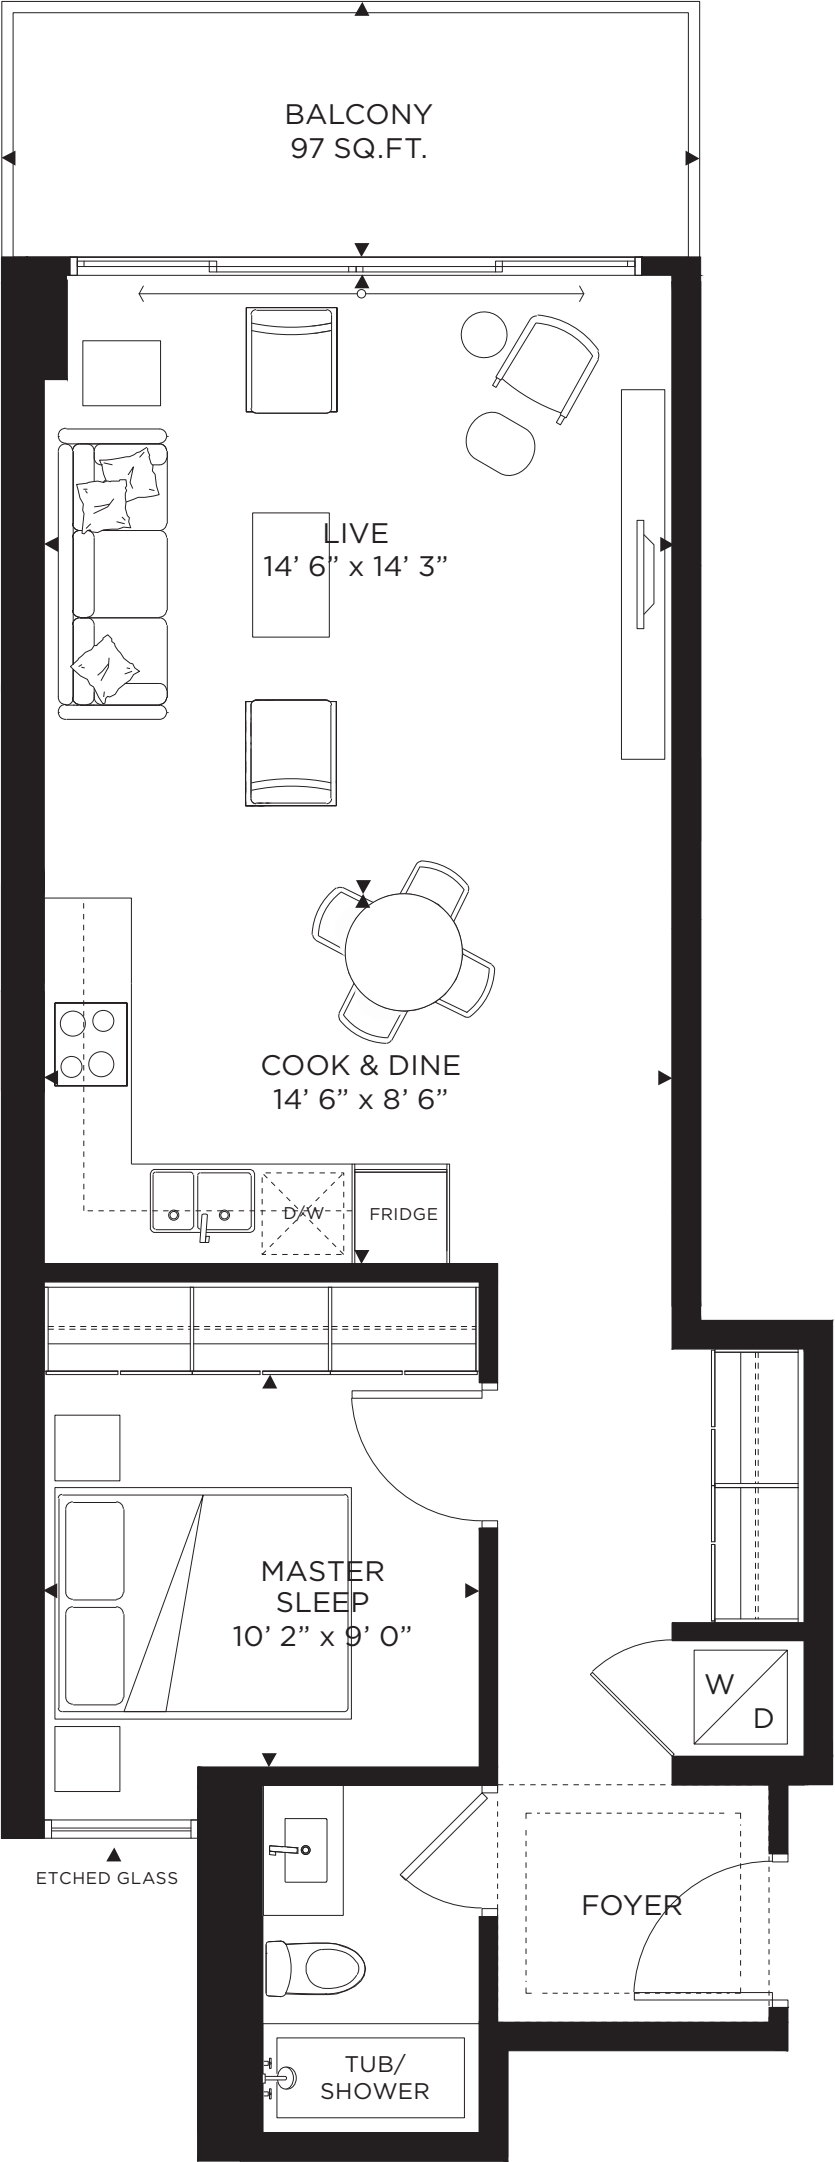

ANNEX  
— COLLECTION —

# 1 Bedroom

Interior: 690 sq. ft. | Balcony: 97 sq. ft.

— THE —  
PERRY

All illustrations are artist's concept. Details and dimensions are approximate only and actual useable floor space may vary from any states areas and dimensions. Sizes and specifications are subject to change without notice E. & O.E.

LEVEL 3-4

N