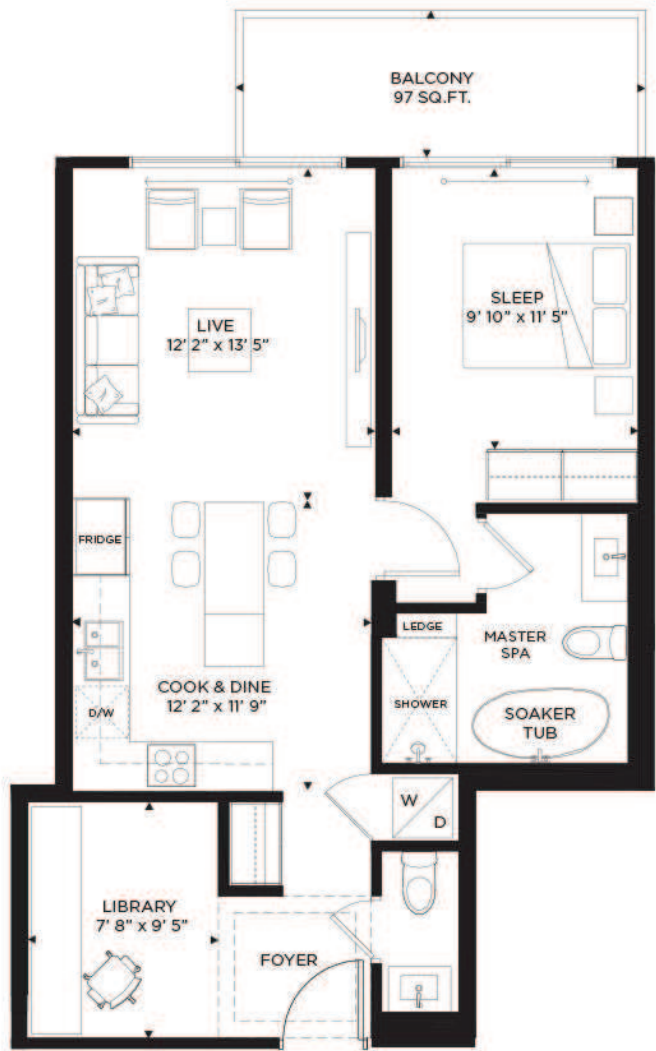

ANNEX

— COLLECTION —