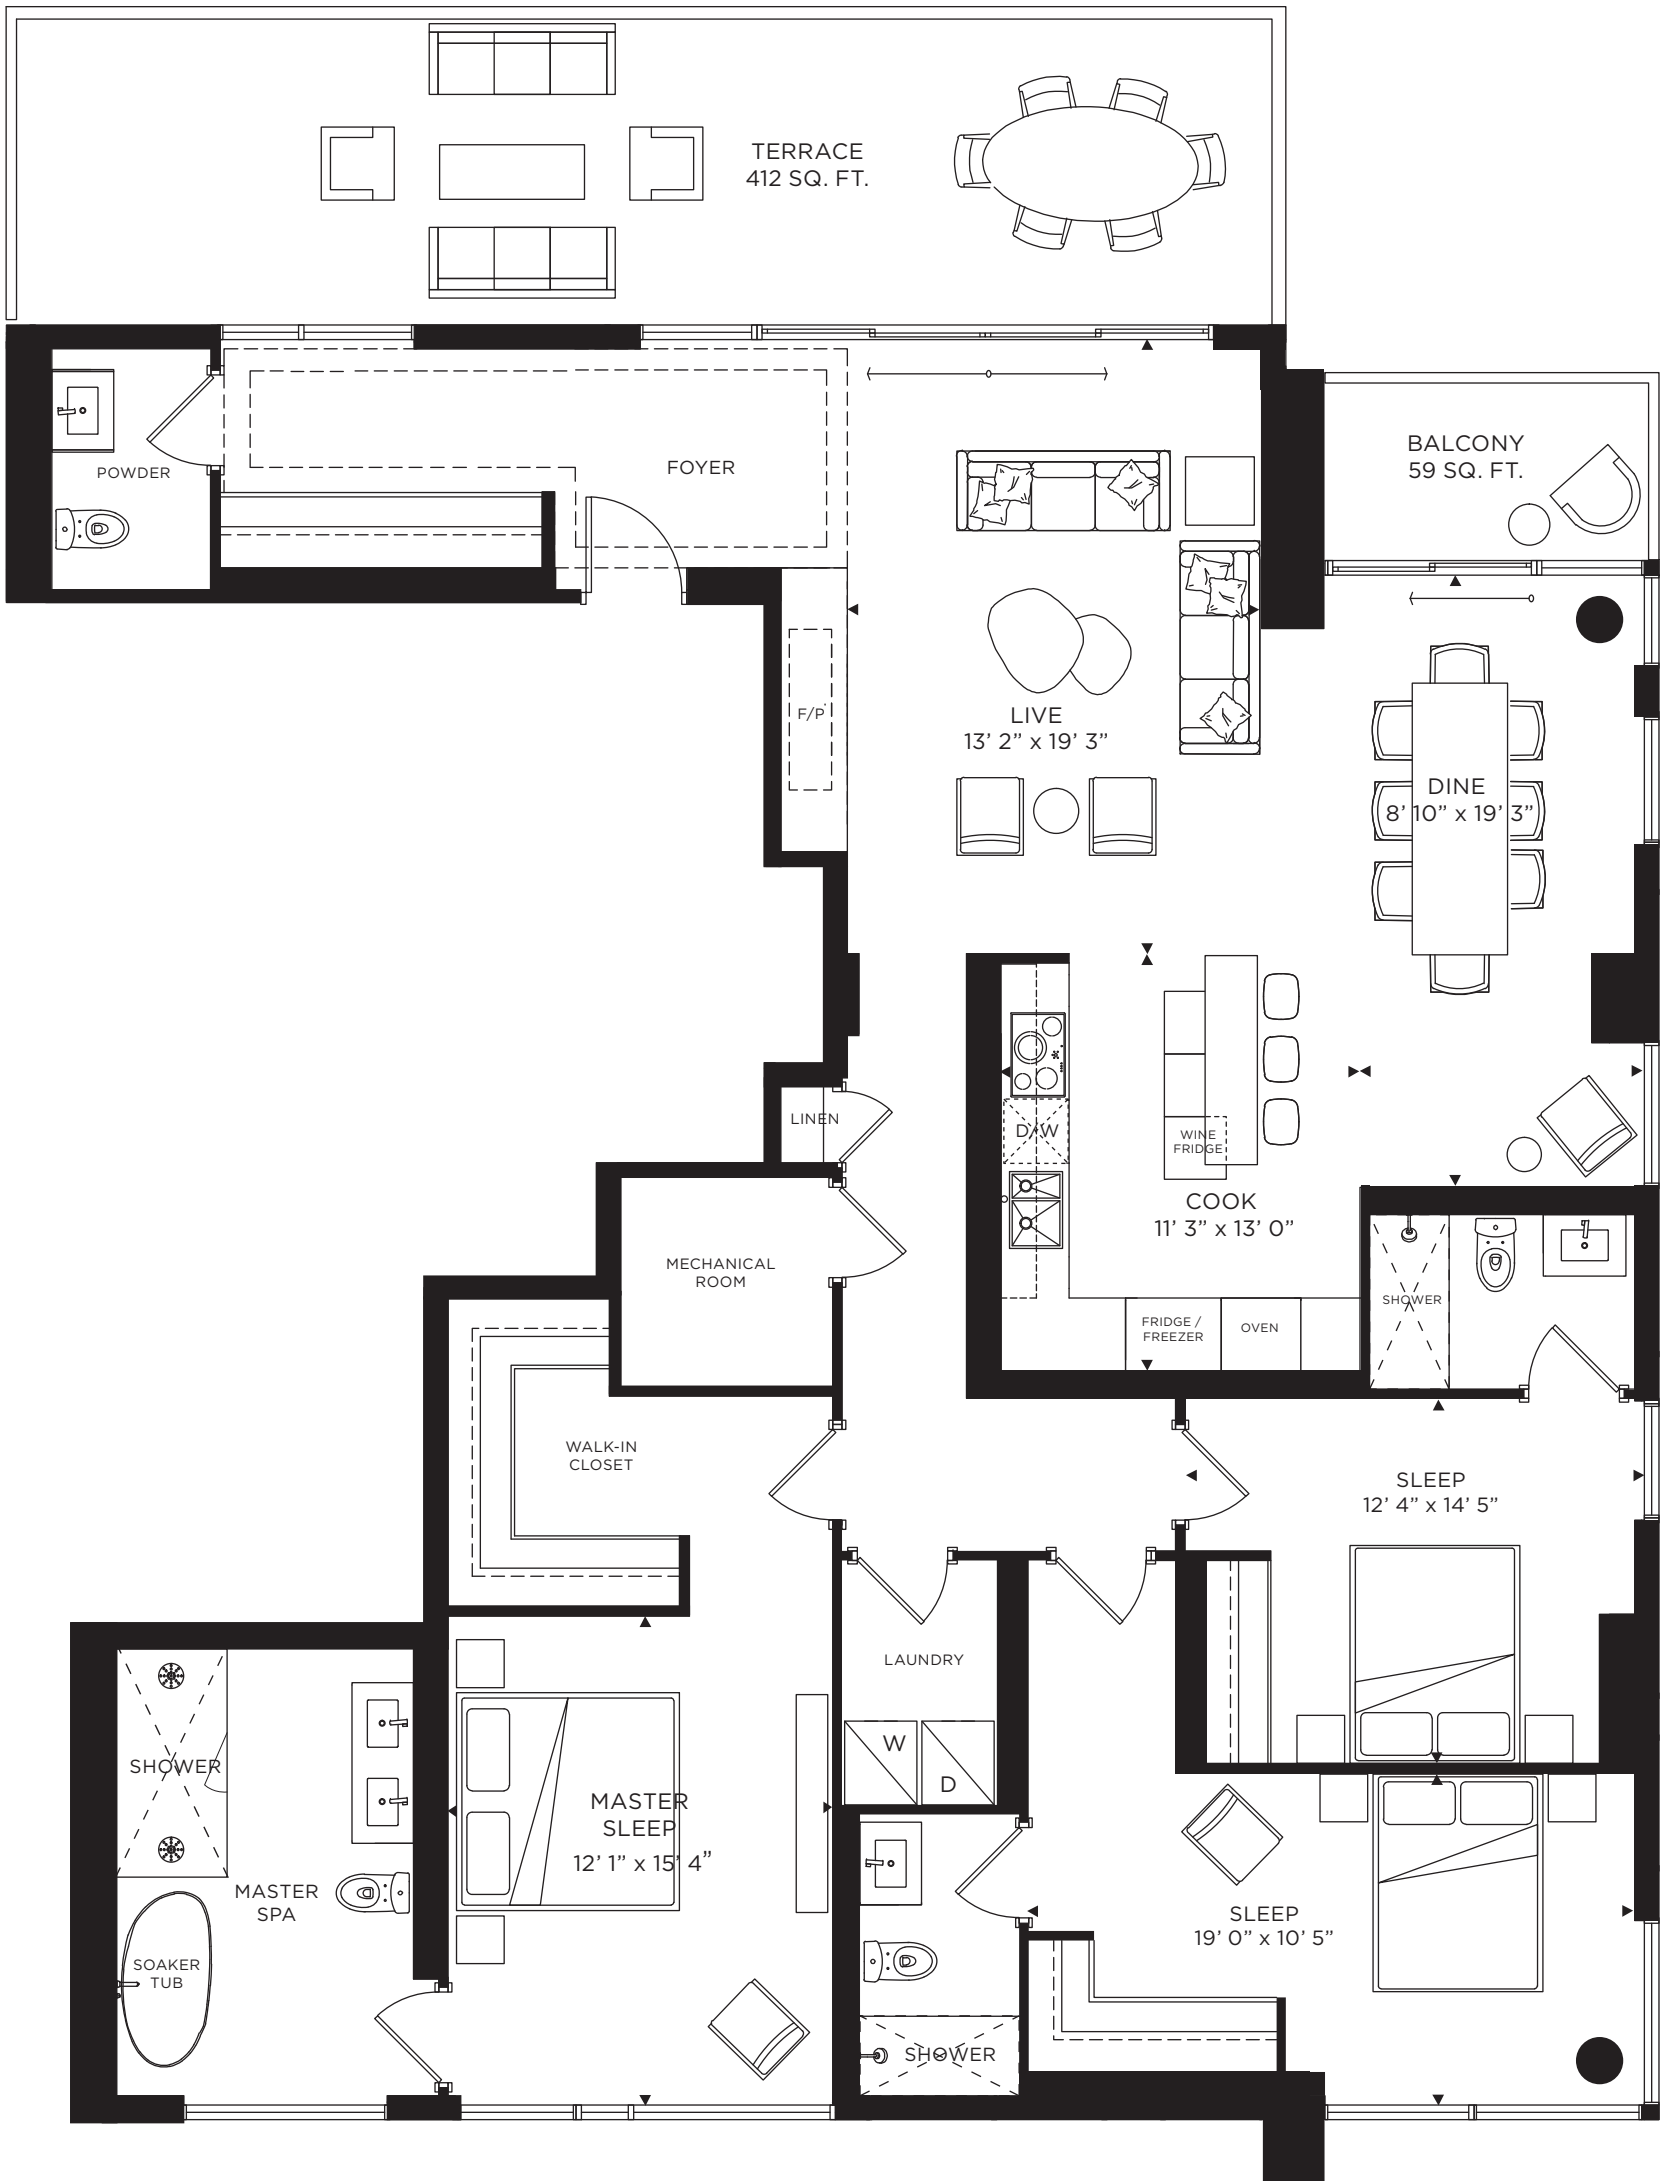

ESTATE

— COLLECTION —

3 Bedroom

Interior: 2156 sq. ft. | Outdoor: 471 sq. ft.

— THE —
PERRY

1002

All illustrations are artist's concept. Details and dimensions are approximate only and actual useable floor space may vary from any states areas and dimensions. Sizes and specifications are subject to change without notice E. & O.E.

theperry.com | 416.929.7555

MANSOURI™
M

ESTATE

— COLLECTION —

1002

3 Bedroom

Interior: 2156 sq. ft. | Outdoor: 471 sq. ft.

— THE —
PERRY