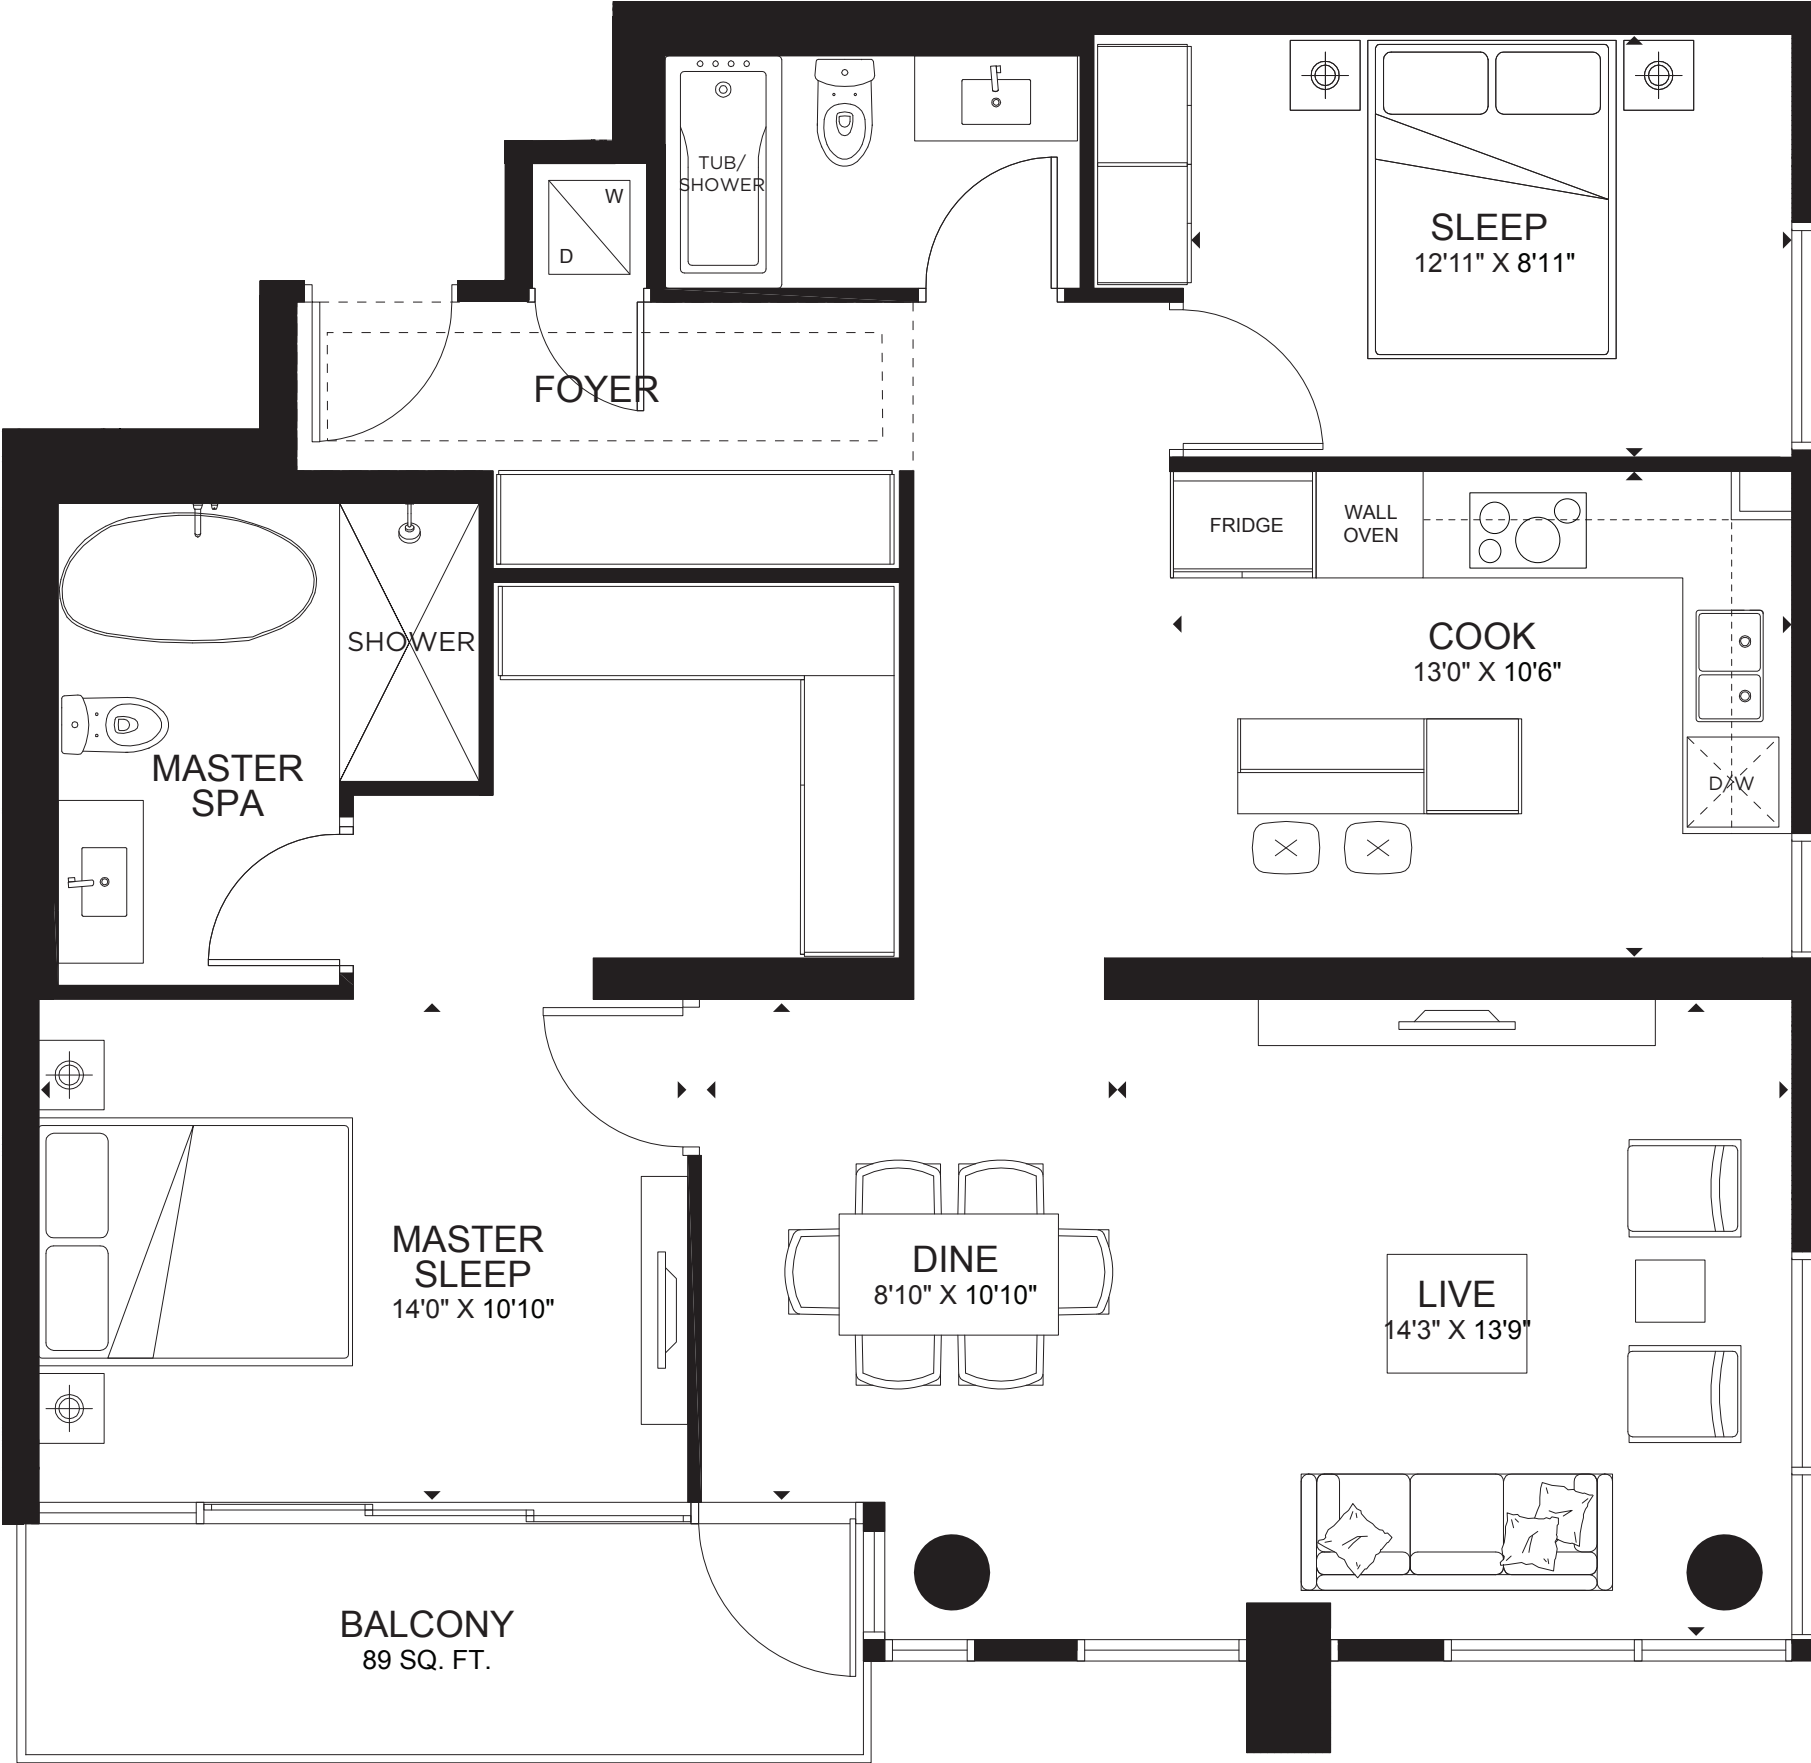

ANNEX  
— COLLECTION —

# 2 Bedroom

Interior: 1,228 sq. ft. | Balcony: 89 sq. ft.

THE  
PERRY

All illustrations are artist's concept. Details and dimensions are approximate only and actual useable floor space may vary from any stated areas and dimensions. Sizes and specifications are subject to change without notice E. & O.E.