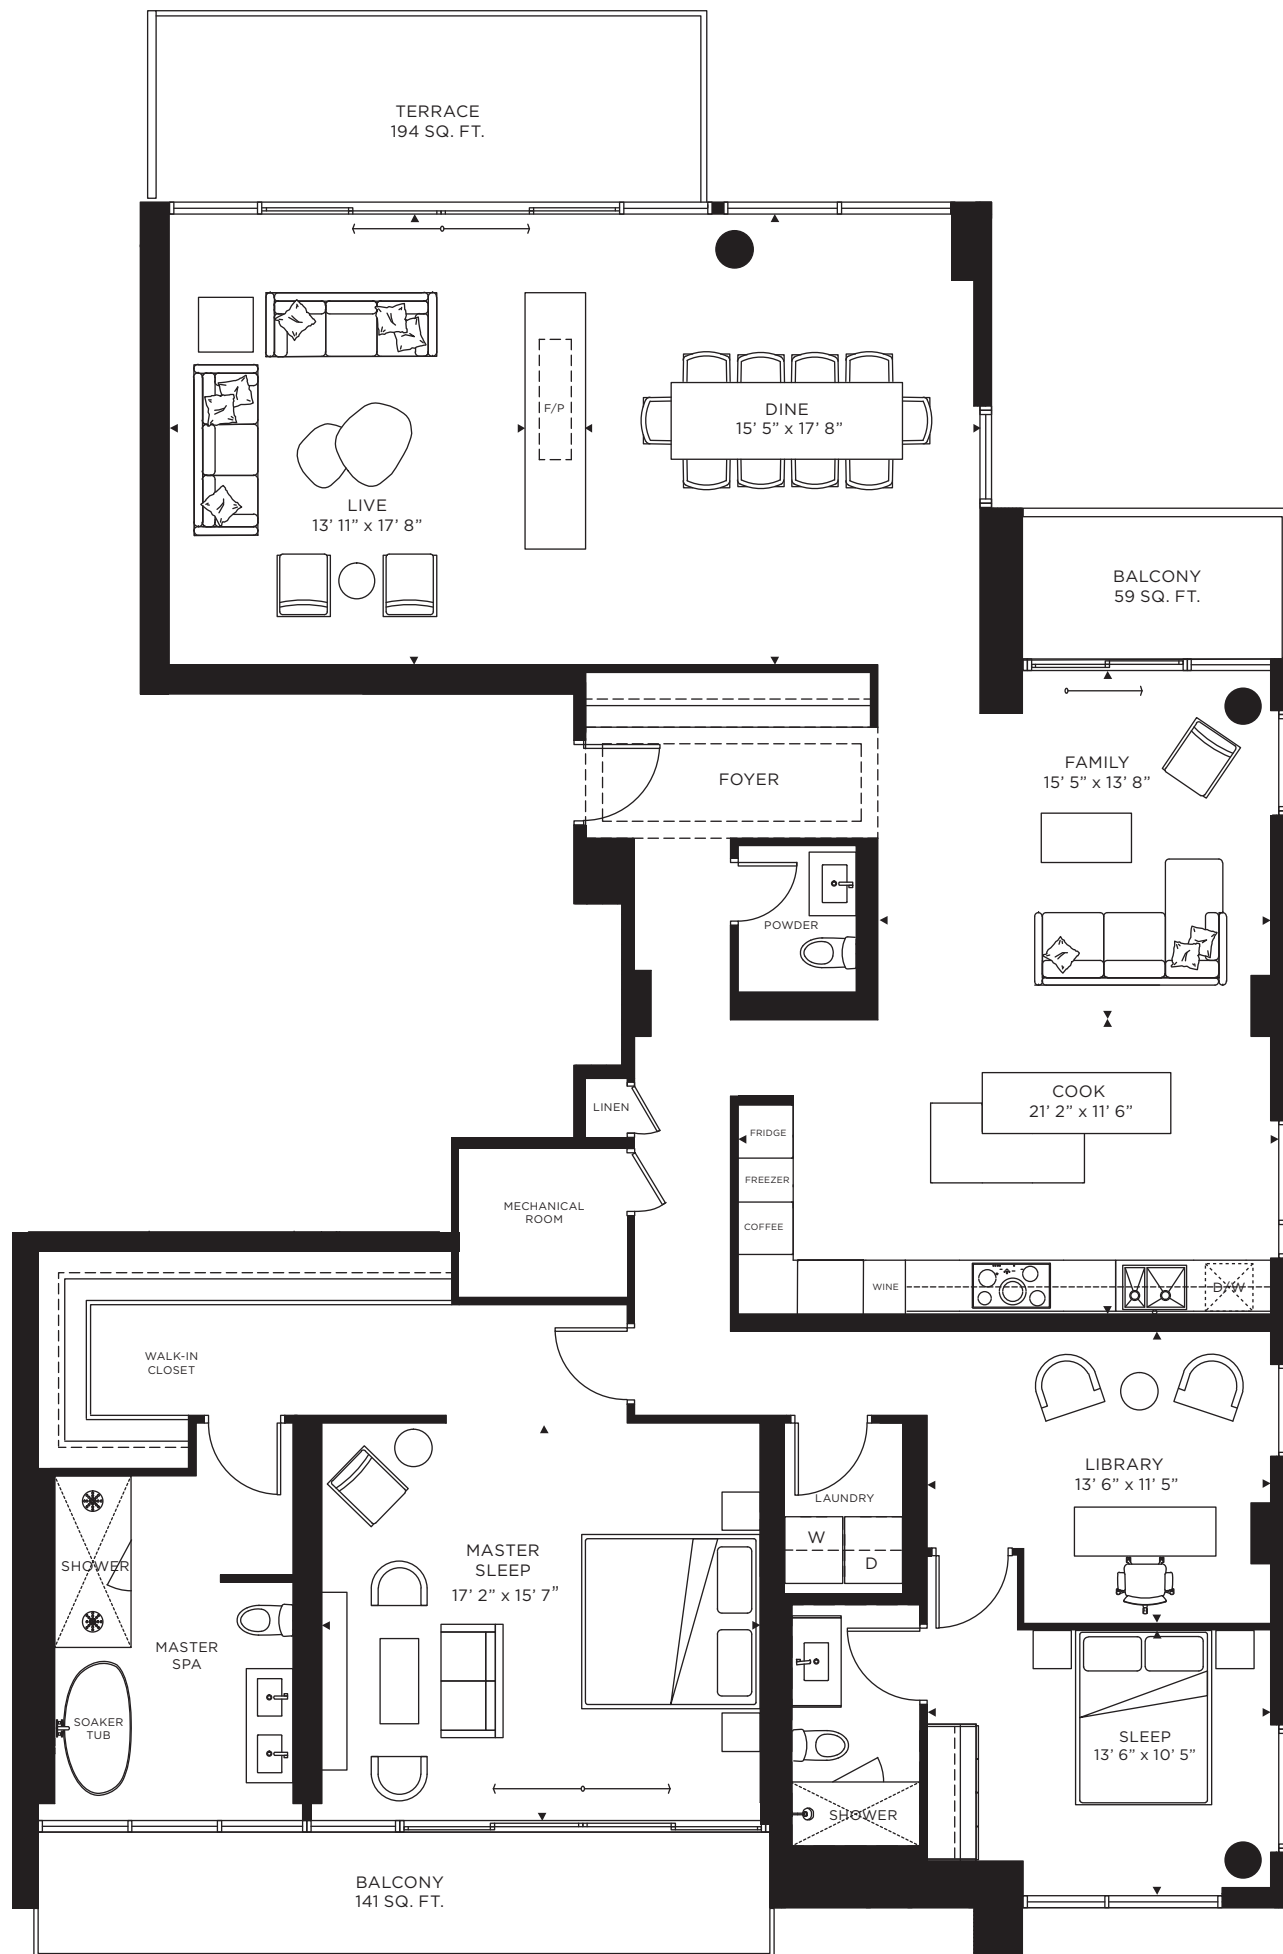

ESTATE
— COLLECTION —

2 Bedroom + Library

Interior: 2,475 sq. ft. | Outdoor: 394 sq. ft.

— THE —
PERRY

902

All illustrations are artist's concept. Details and dimensions are approximate only and actual useable floor space may vary from any states areas and dimensions. Sizes and specifications are subject to change without notice E. & O.E.