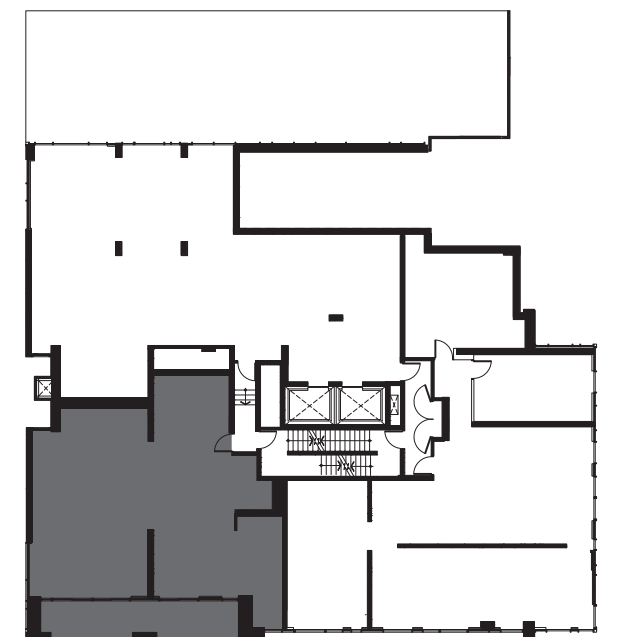

THE PERRY

MAIN

SECOND

101

Townhome (2 Storey)
3 Bedroom + Library
2921 SQ. FT. +411 SQ. FT. OUTDOOR

All illustrations are artist's concept. Details and dimensions are approximate only and actual useable floor space may vary from any stated areas or dimensions. Sizes and specifications are subject to change without notice E. & O.E.

MAIN

SECOND