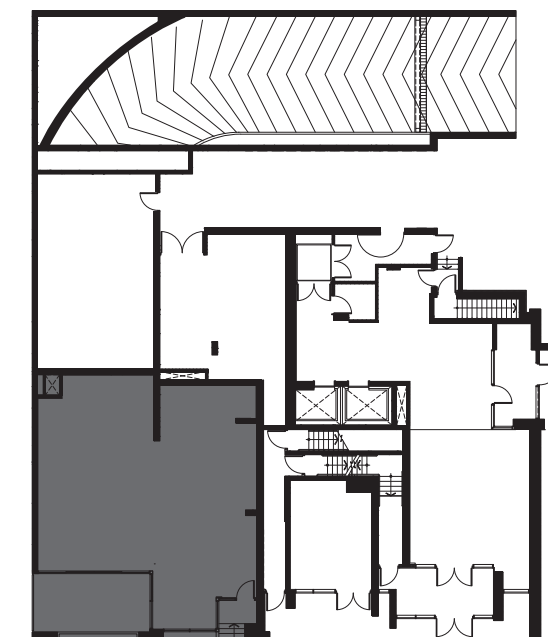

THE PERRY

MAIN

SECOND

101

Townhome (2 Storey)
3 Bedroom + Library
2921 SQ. FT. +411 SQ. FT. OUTDOOR

All illustrations are artist's concept. Details and dimensions are approximate only and actual useable floor space may vary from any stated areas or dimensions. Sizes and specifications are subject to change without notice E. & O.E.

MAIN

SECOND