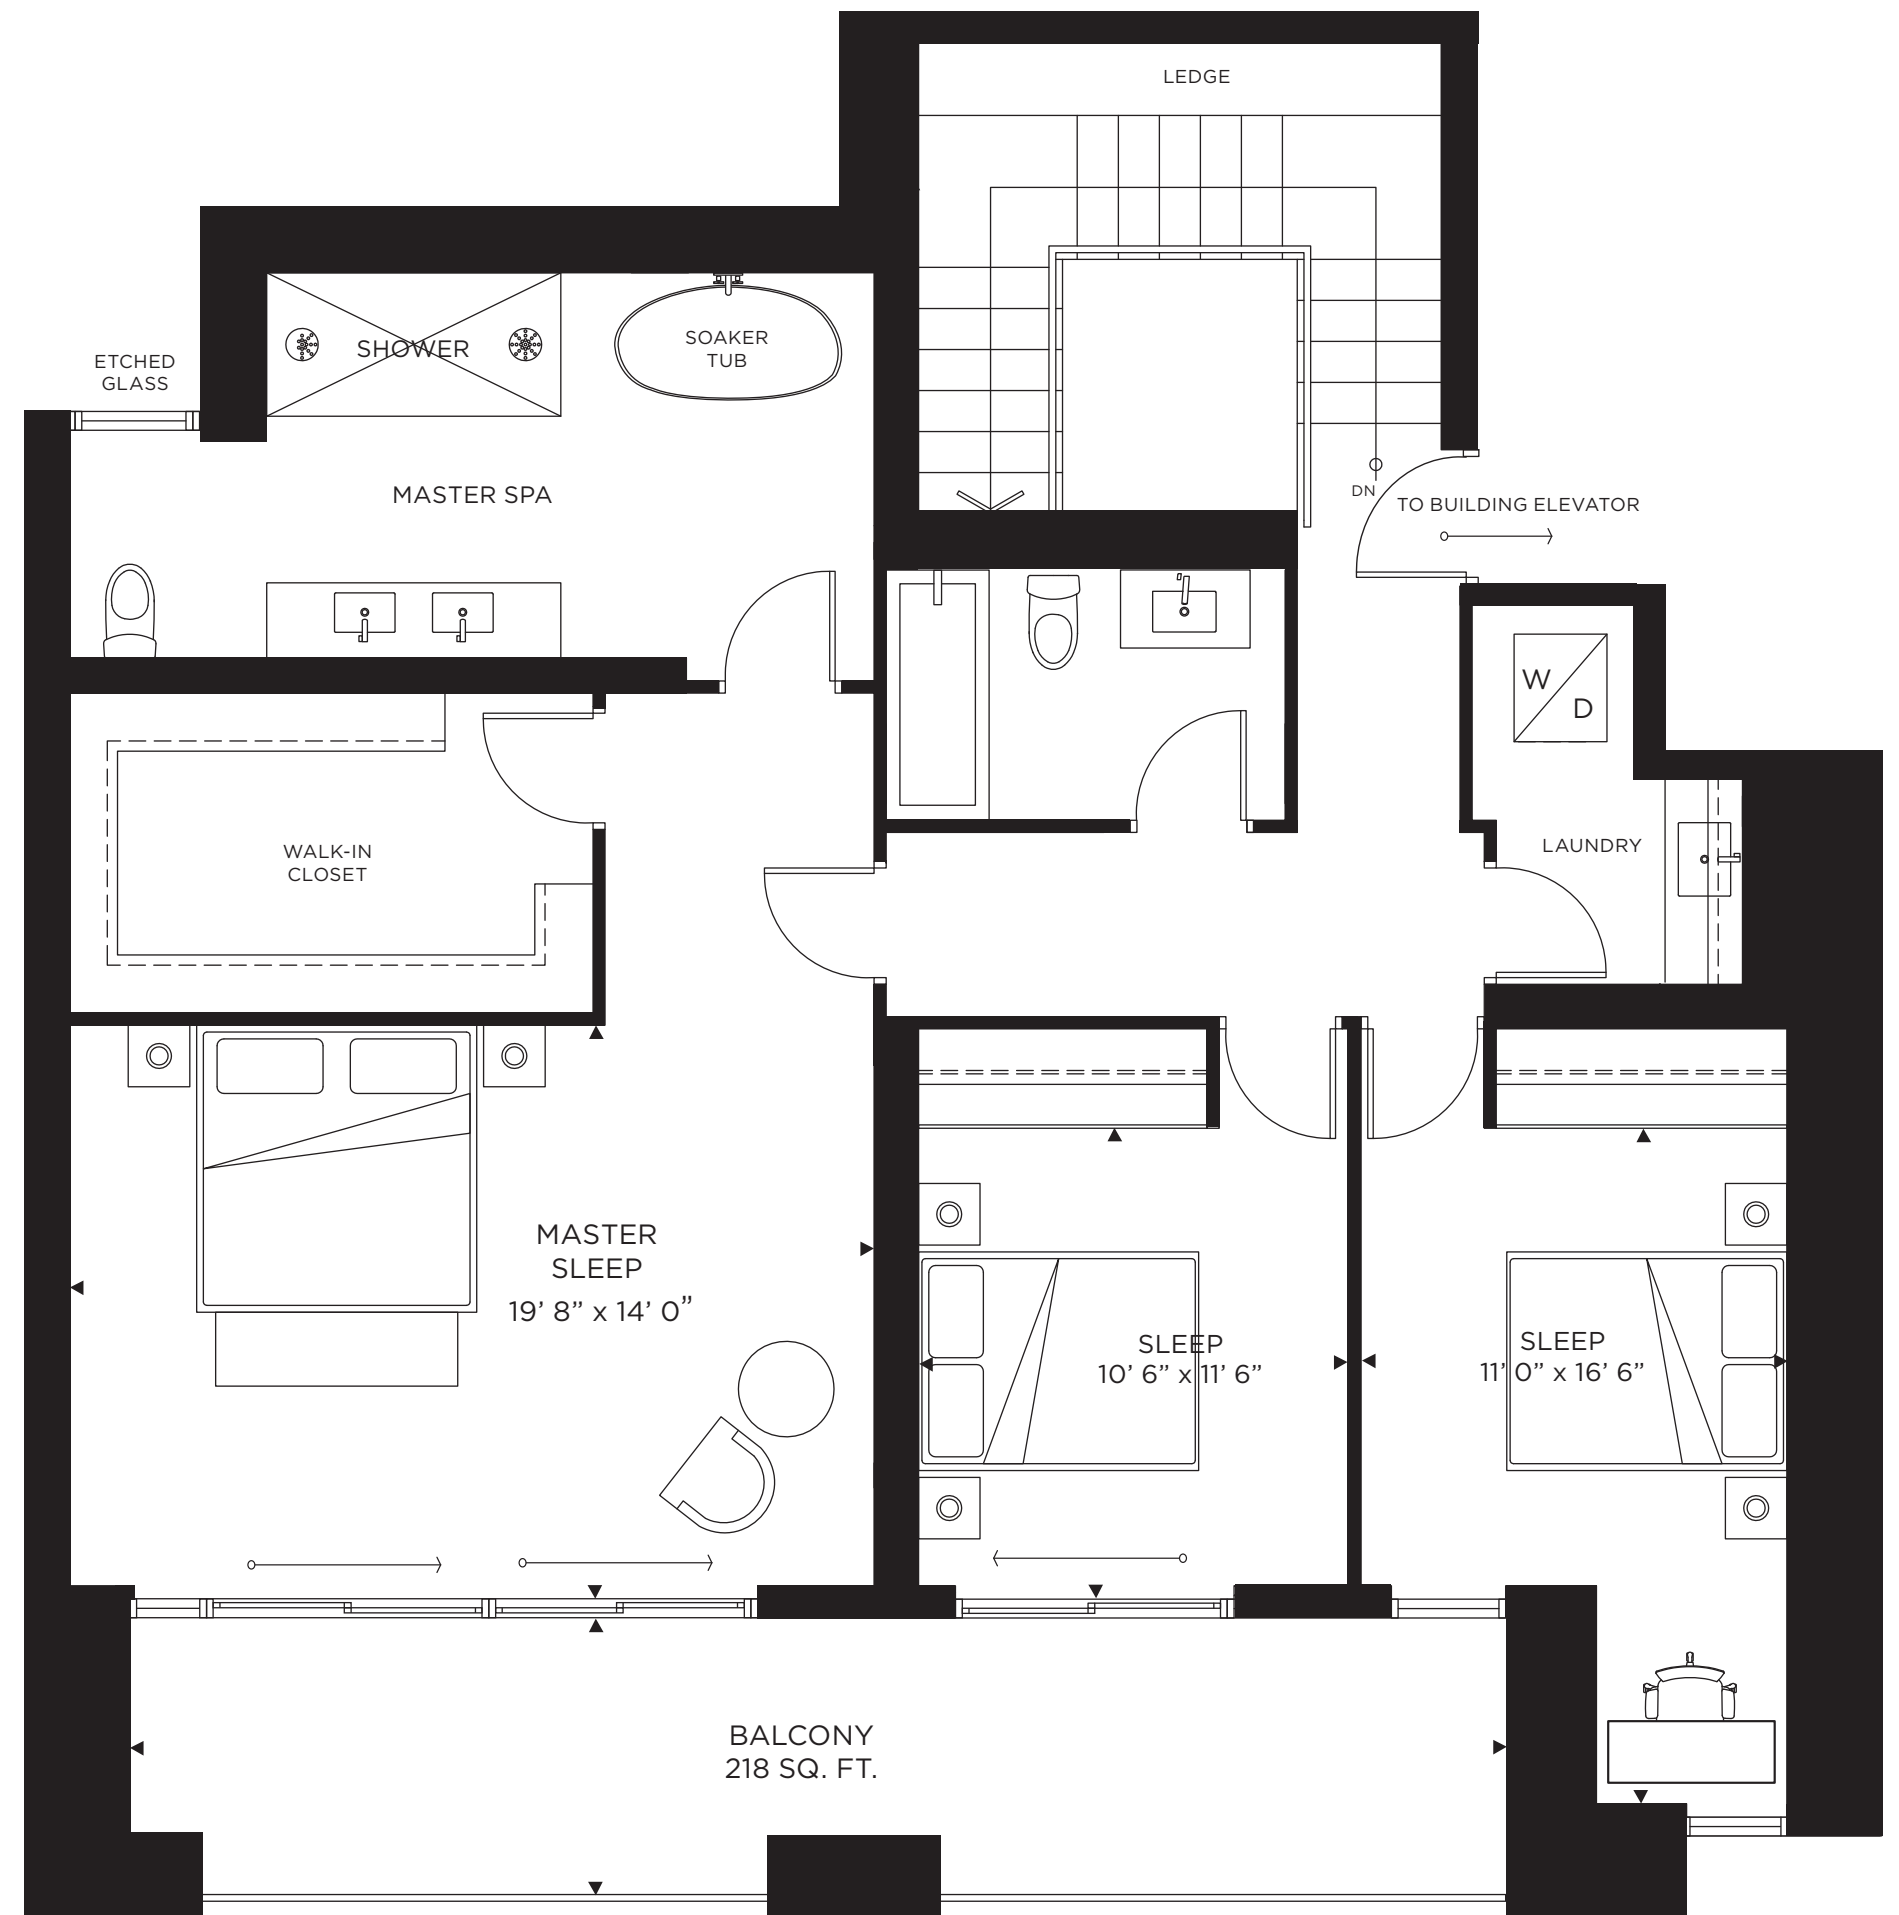

THE PERRY

MAIN

SECOND

101

Townhome (2 Storey)
3 Bedroom + Library
2921 SQ. FT. +411 SQ. FT. OUTDOOR

All illustrations are artist's concept. Details and dimensions are approximate only and actual useable floor space may vary from any stated areas or dimensions. Sizes and specifications are subject to change without notice E. & O.E.

MAIN

SECOND