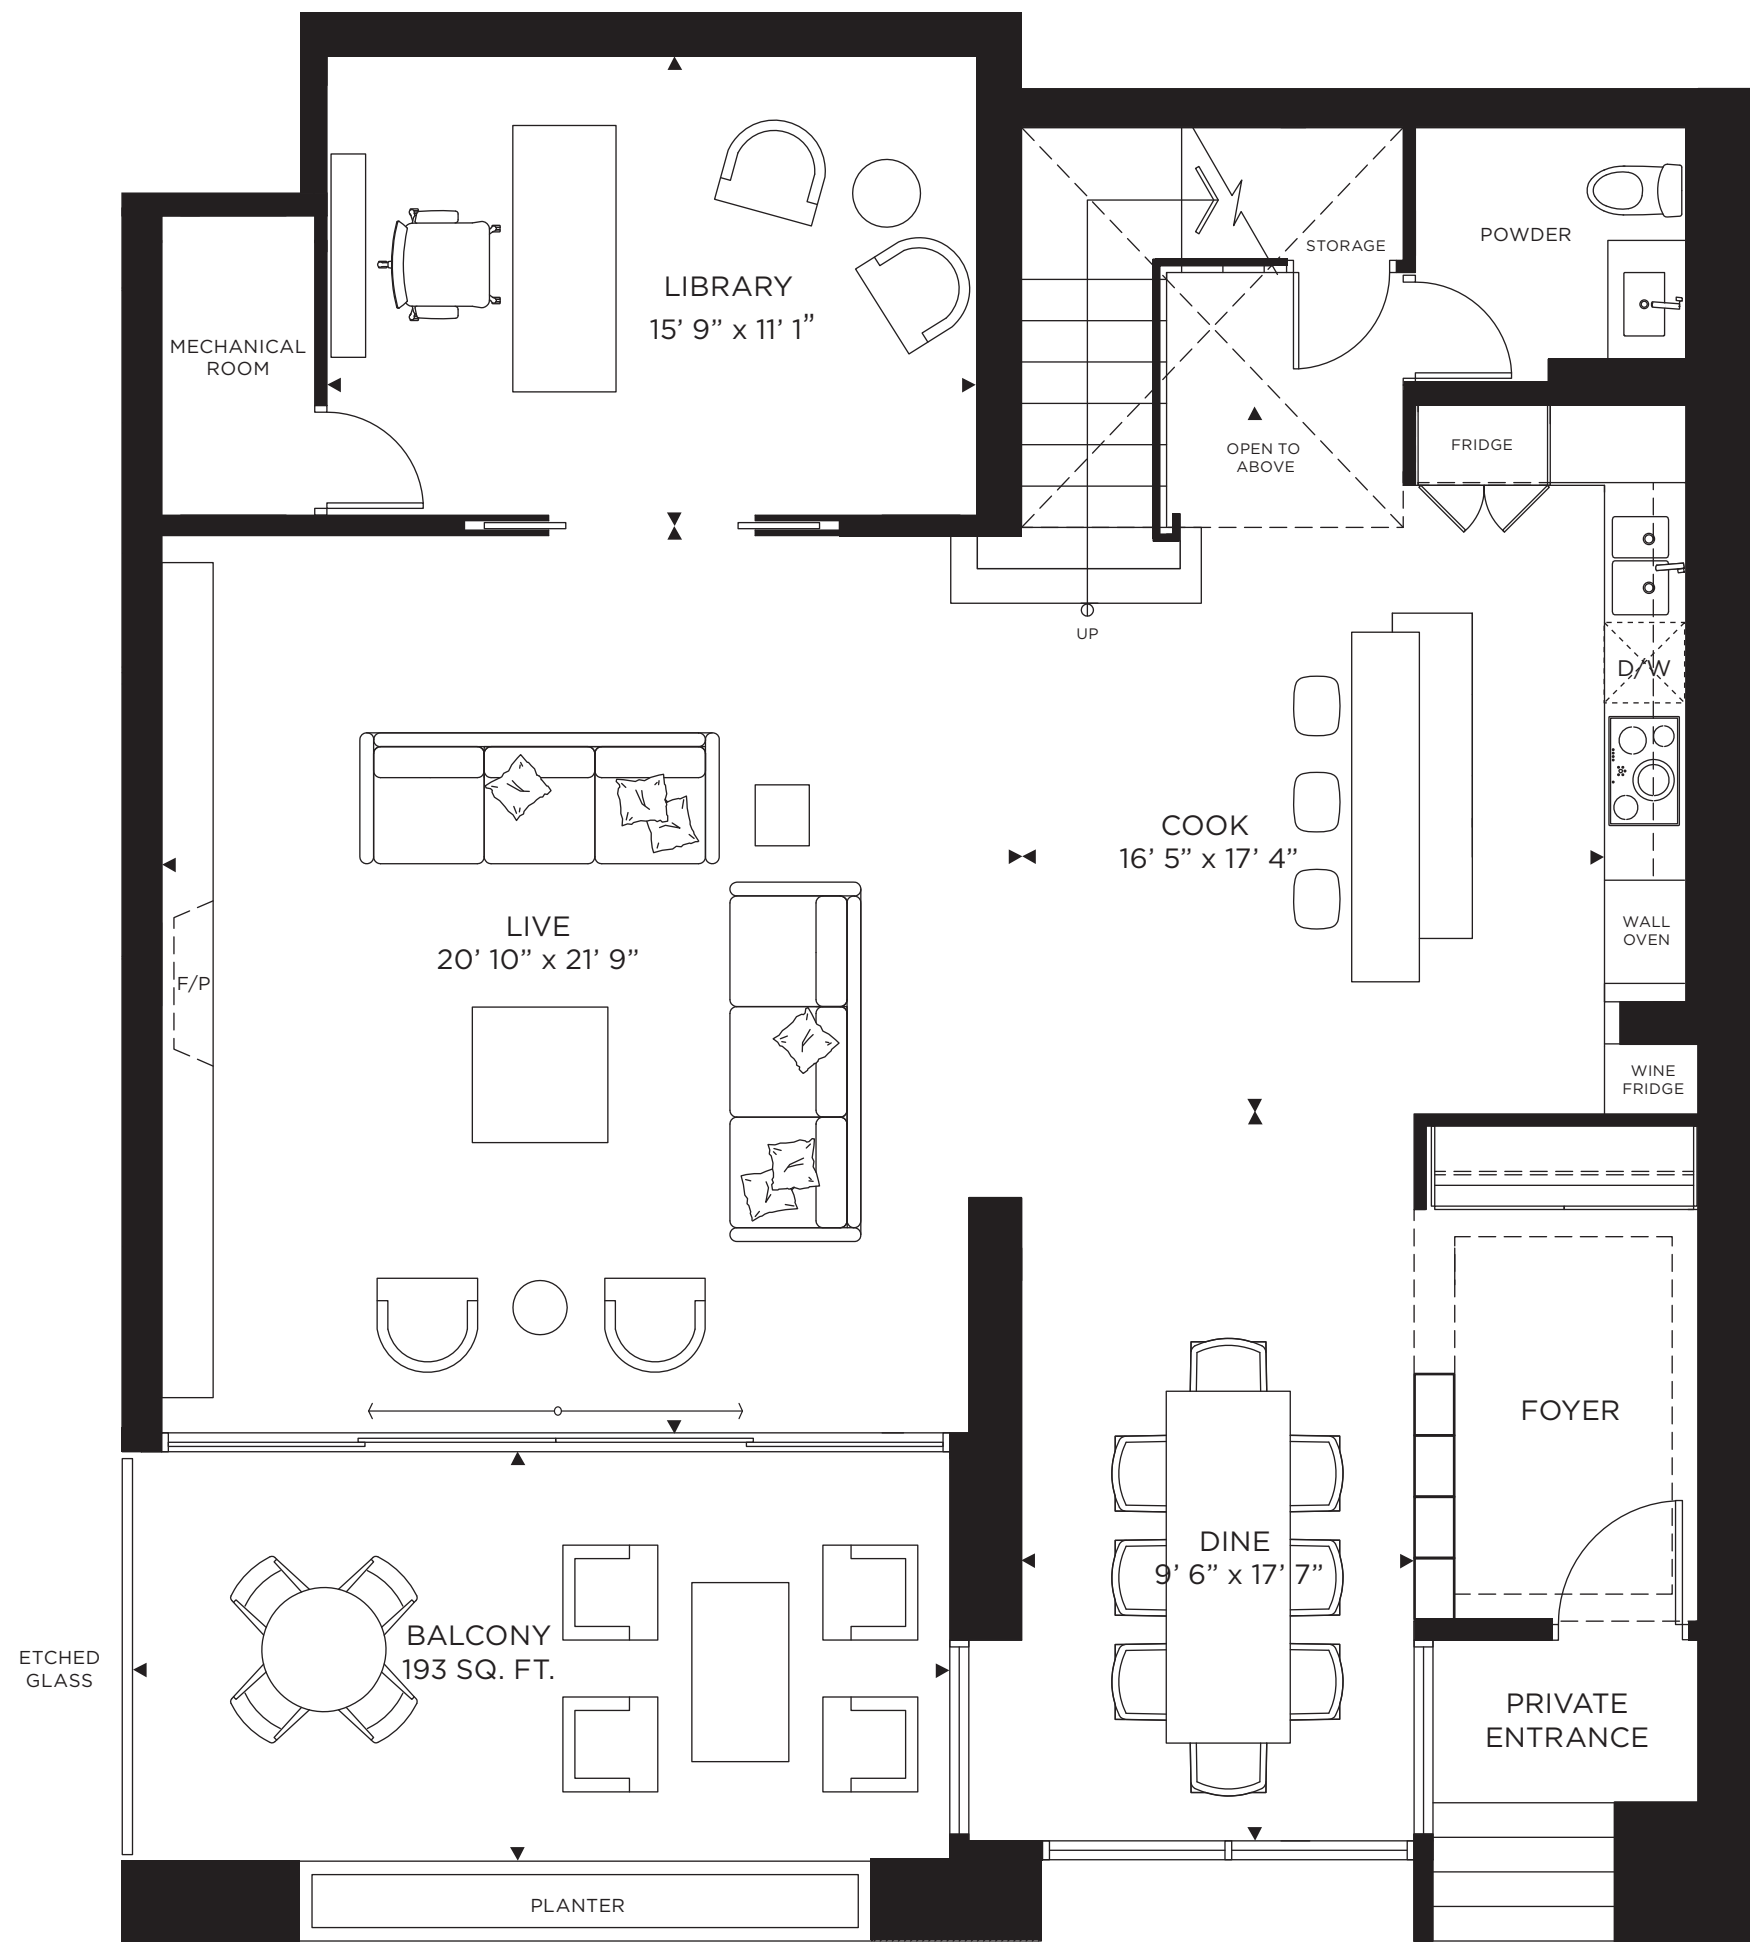

THE PERRY

MAIN

SECOND

101

Townhome (2 Storey)
3 Bedroom + Library
2921 SQ. FT. +411 SQ. FT. OUTDOOR

All illustrations are artist's concept. Details and dimensions are approximate only and actual useable floor space may vary from any stated areas or dimensions. Sizes and specifications are subject to change without notice E. & O.E.

MAIN

SECOND